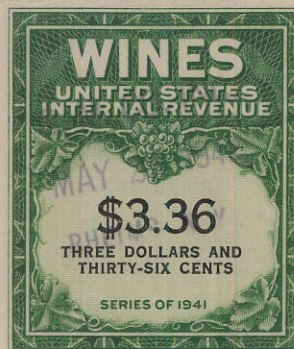

REVENUE

WINE STAMPS

Rouletted

Watermarked **USIR**

1942

AN OFFICIAL **SCOTT** ALBUM PAGE