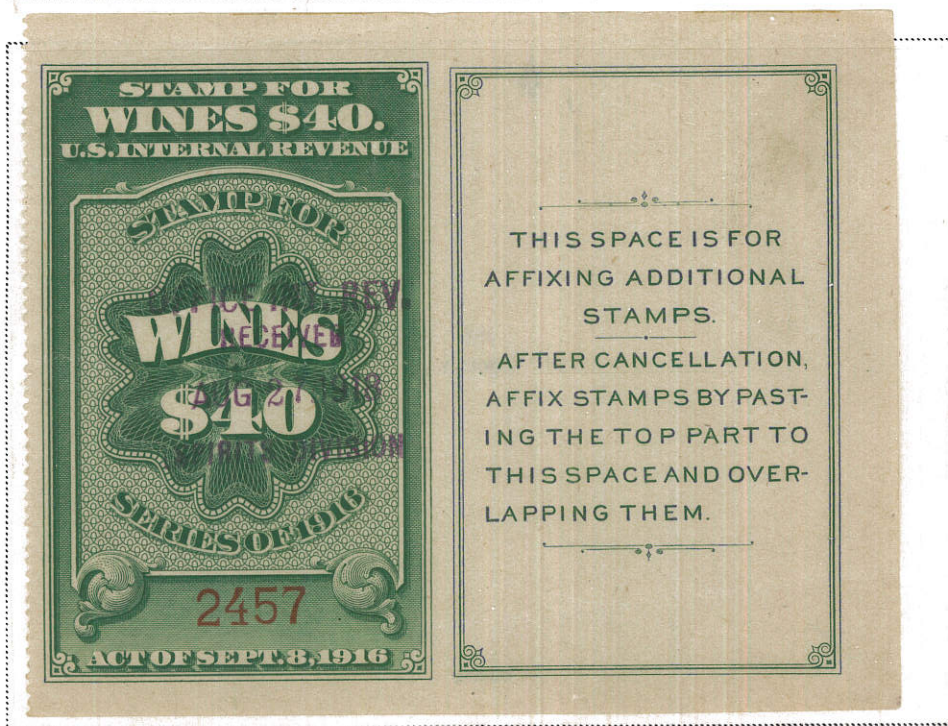

1916

REVENUE

WINE STAMPS

1916

Perforated 11½ at Left

AN OFFICIAL **SCOTT** ALBUM PAGE

REVENUE

WINE STAMPS