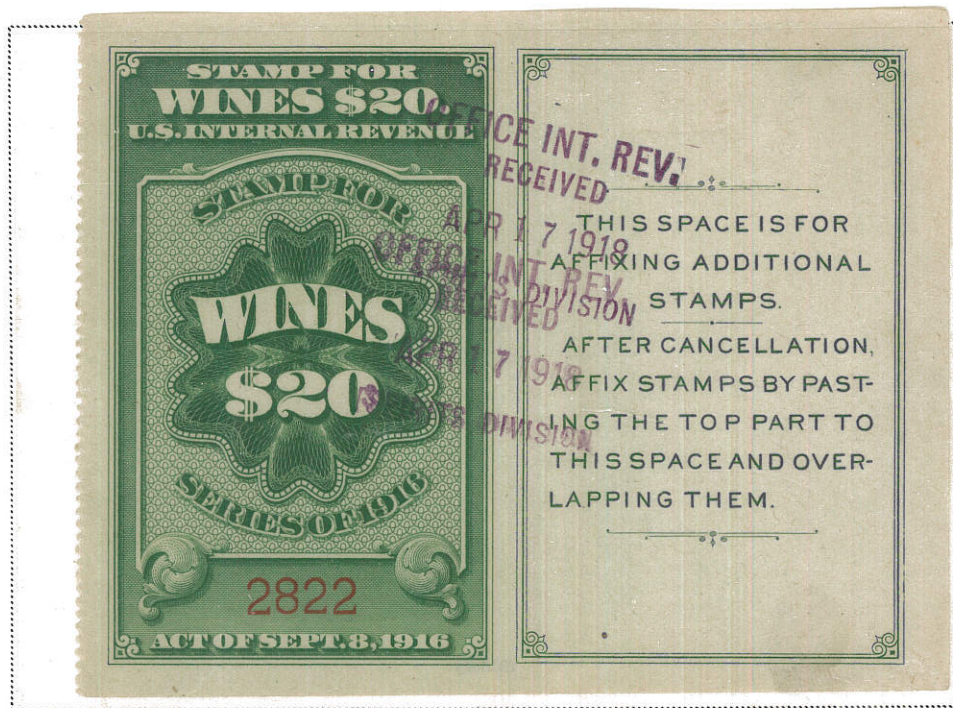

1916

REVENUE

WINE STAMPS

1916

Perforated 11½ at Left

AN OFFICIAL **SCOTT** ALBUM PAGE

REVENUE

WINE STAMPS