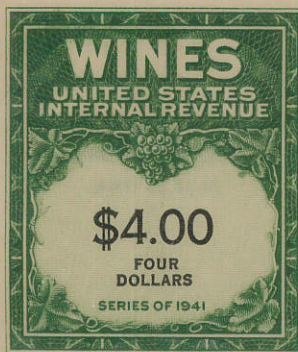

REVENUE

WINE STAMPS

Rouletted

Watermarked **USIR**

1942

AN OFFICIAL **SCOTT** ALBUM PAGE