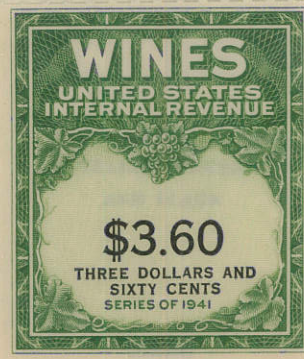

REVENUE

WINE STAMPS

Rouletted

Watermarked **USIR**

1942

AN OFFICIAL **SCOTT** ALBUM PAGE