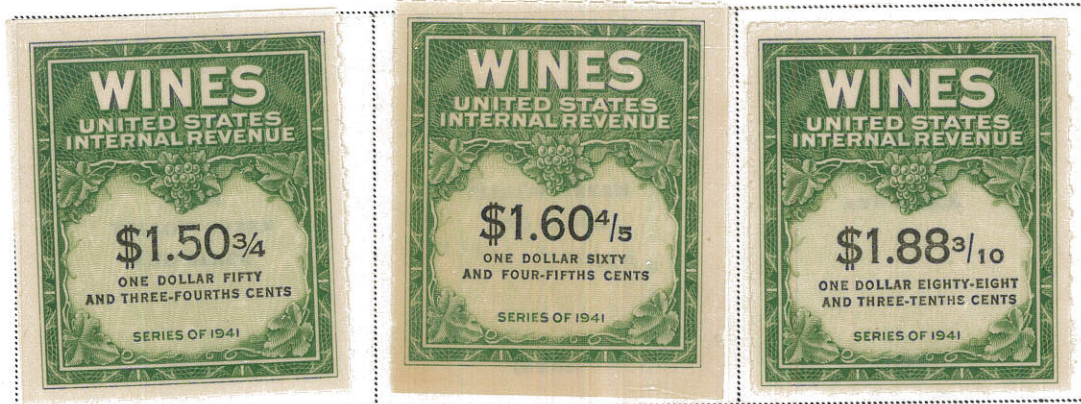

REVENUE

WINE STAMPS

Rouletted

Watermarked **USIR**

1951-54

AN OFFICIAL **SCOTT** ALBUM PAGE

RE 196b