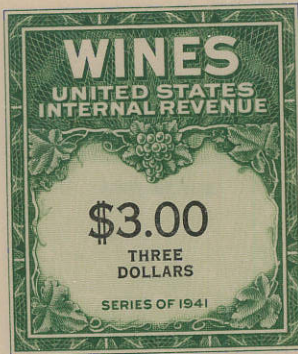

REVENUE

WINE STAMPS

Rouletted

Watermarked **USIR**

1942

AN OFFICIAL **SCOTT** ALBUM PAGE