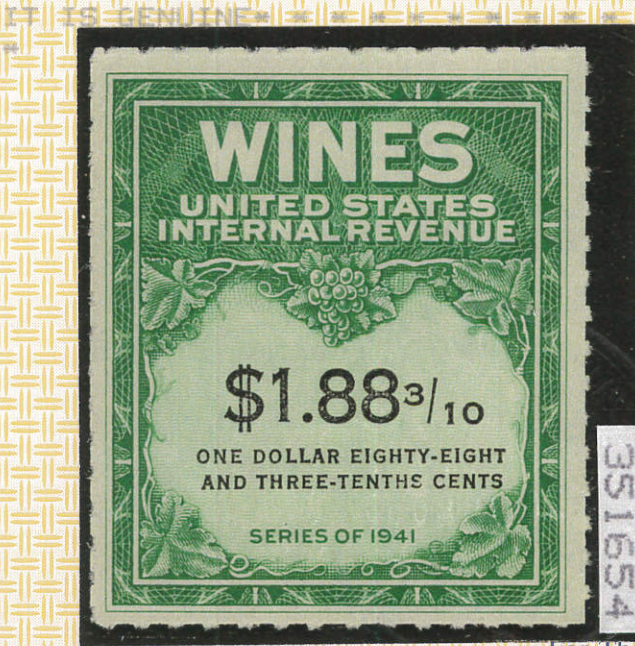

The Philatelic Foundation

501 Fifth Avenue • Suite 1901
New York, NY 10017

No. 03511554
0707105

EXPERT COMMITTEE

We have examined the enclosed item, of which a photograph is attached, and *described by the applicant* as follows:

Country: UNITED STATES OF AMERICA

Cat. No. Issue Denom. Color
RE197 1941 $1.88 3/10 GREEN

Scott's unless otherwise specified.

UNUSED

AND WE ARE OF THE OPINION THAT

For The Expert Committee
Chairman

Photocopies of this Certificate are not valid.

Submitted by

STANLEY H. FIELDS