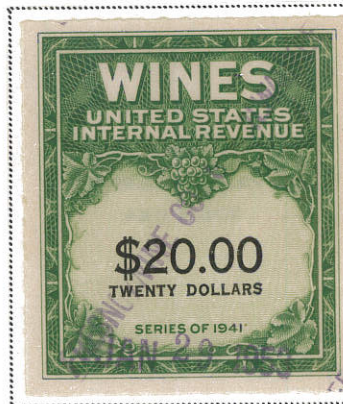

(RE177)

\$ 8
YELLOW GREEN
AND BLACK

(RE179)

REVENUE

WINE STAMPS

Rouletted

Watermarked **USIR**

1949