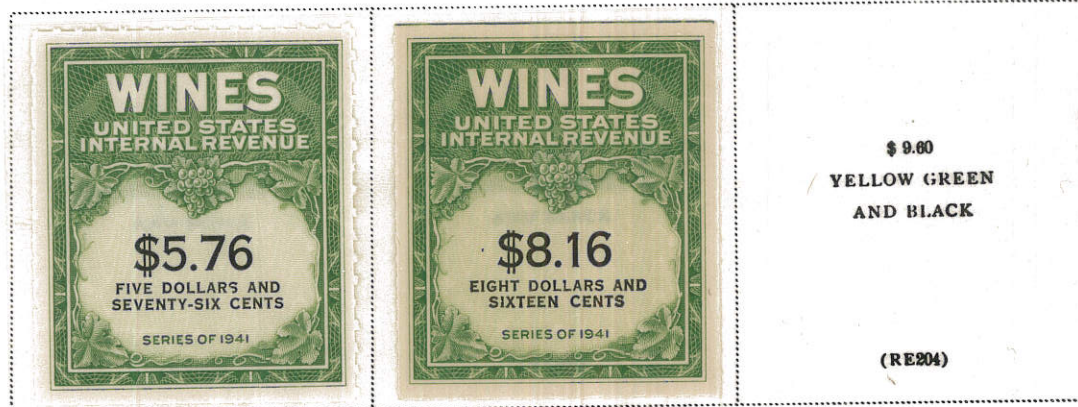

REVENUE

WINE STAMPS

Rouletted

Watermarked **USIR**

1951-54

AN OFFICIAL **SCOTT** ALBUM PAGE

RE 196b