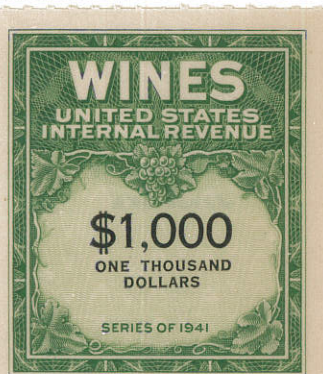

REVENUE
WINE STAMPS
Rouletted
Watermarked **USIR**
1942

$ 900
YELLOW GREEN
AND BLACK

(RE168)

$ 2000
YELLOW GREEN
AND BLACK

(RE170)

$ 4000
YELLOW GREEN
AND BLACK

(RE172)

1949

$ 4
YELLOW GREEN
AND BLACK

(RE175)

$ 6
YELLOW GREEN
AND BLACK

(RE177)

$ 8
YELLOW GREEN
AND BLACK

(RE179)