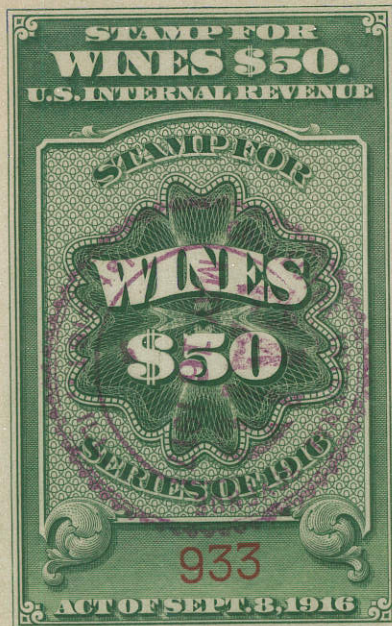

REVENUE

WINE STAMPS

1916

Perforated 11½ at Left

THIS SPACE IS FOR
AFFIXING ADDITIONAL
STAMPS.

AFTER CANCELLATION,
AFFIX STAMPS BY PAST-
ING THE TOP PART TO
THIS SPACE AND OVER-
LAPPING THEM.