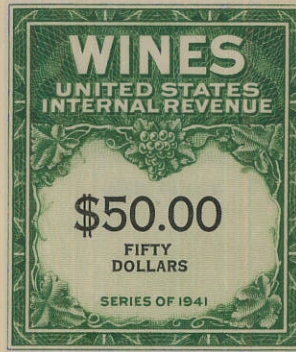

REVENUE

WINE STAMPS

Rouletted

Watermarked **USIR**

1942

AN OFFICIAL **SCOTT** ALBUM PAGE