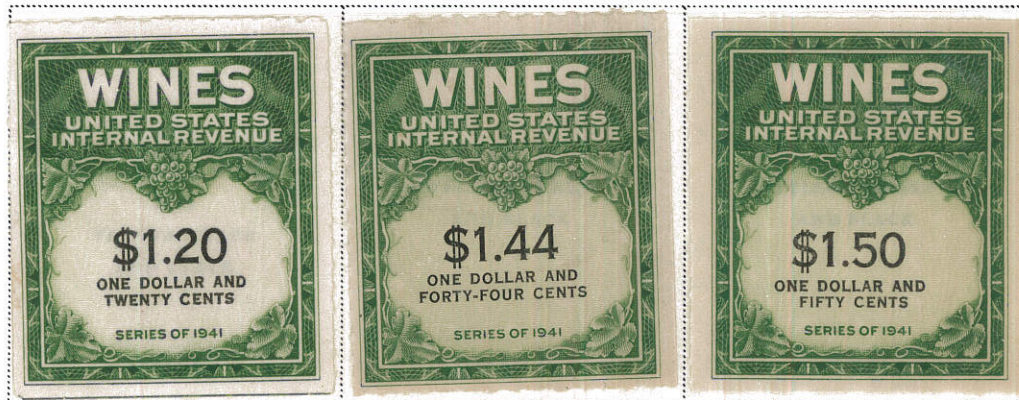

WINE STAMPS

Rouletted

Watermarked **USIR**

1942

1942

REVENUE

WINE STAMPS

Rouletted