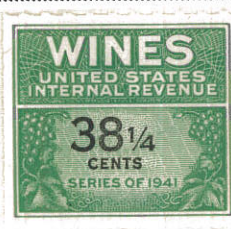

$20
YELLOW GREEN
AND BLACK

(RE182)

1951 - 54

Same
1 ¹/₄ C
GREEN
AND BLACK
(RE182D)