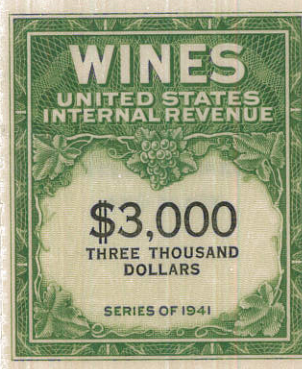

$ 2000
YELLOW GREEN
AND BLACK

(RE170)

$ 4000
YELLOW GREEN
AND BLACK

(RE172)

1949