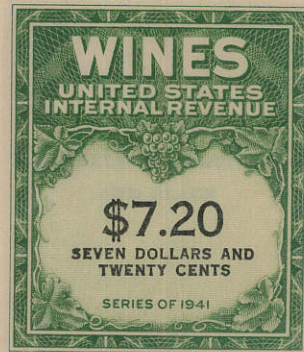

REVENUE

WINE STAMPS

Rouletted

Watermarked **USIR**

1942

AN OFFICIAL **SCOTT** ALBUM PAGE