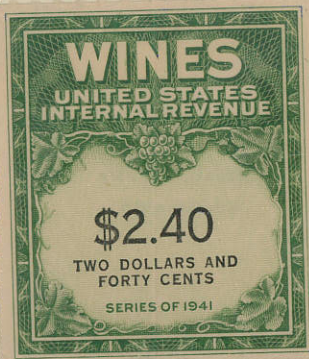

REVENUE

WINE STAMPS

Rouletted

Watermarked **USIR**

1942

AN OFFICIAL **SCOTT** ALBUM PAGE