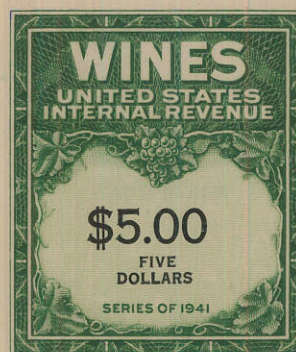

REVENUE

WINE STAMPS

Rouletted

Watermarked **USIR**

1942

AN OFFICIAL **SCOTT** ALBUM PAGE