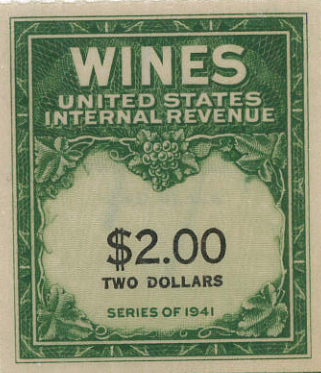

REVENUE
WINE STAMPS
Rouletted
Watermarked **USIR**
1942

$ 900
YELLOW GREEN
AND BLACK

(RE168)

$ 2000
YELLOW GREEN
AND BLACK

(RE170)

$ 4000
YELLOW GREEN
AND BLACK

(RE172)

1949

$ 4
YELLOW GREEN
AND BLACK

(RE175)

$ 6
YELLOW GREEN
AND BLACK

(RE177)

$ 8
YELLOW GREEN
AND BLACK

(RE179)