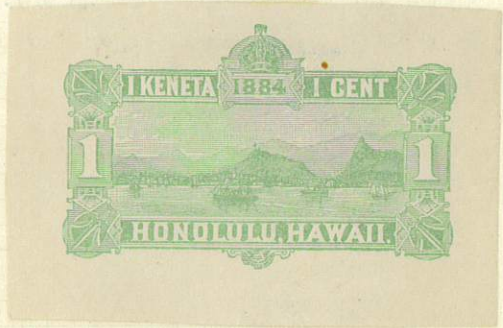

Hawaiian
Camera Club
notice in
violet.

9 Oct 1890

1/4
6.

H. O. Lockland

Ch-

NO FLAW

OFFSET

FLAW