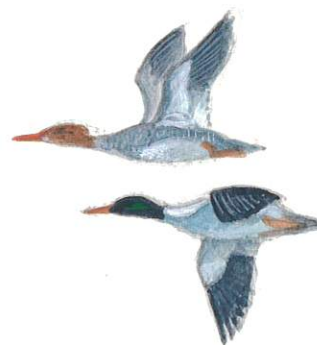

RW23P2 SMALL DIE PROOF 1956-1957  
COMMON MERGANSERS - EDWARD J. BIERLY · ARTIST  
REMARQUE *by* RON JENKINS

*r.jenkins*