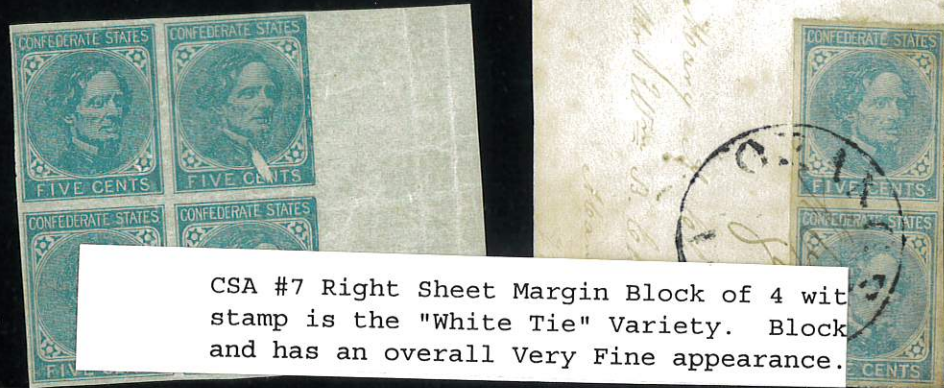

John L. Kimbrough \$200.00 CS07-213

CSA #7 Right Sheet Margin Block of 4 with stamp is the "White Tie" Variety. Block and has an overall Very Fine appearance.

**CONFEDERATE STATES OF AMERICA**

CSA N°7 Pair Estell Springs N & C RR.  
22 FEB 1863 Minor Corner Crease Upper  
Right otherwise Very Fine.