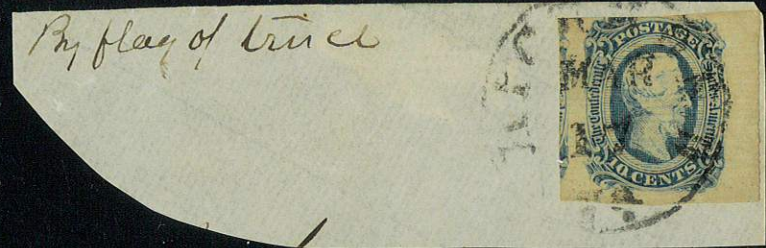

CSA 12 Mint NH XF-S Block $70

Single $19 ea.